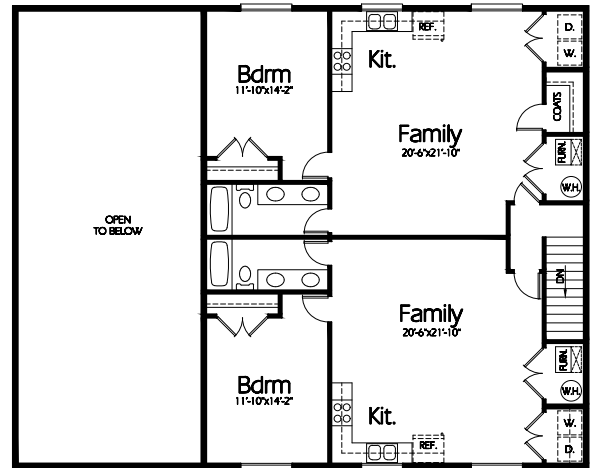

Garage 56'x45'

Main Level

Upper Level
1653 Sq. Feet

Garage 56'x45'
Version A

Hearthstone
Home Design

94 North 100 West - Bountiful, Utah 84010
Phone: (801) 298-2505

www.hearthstonedesign.com
info@hearthstonedesign.com