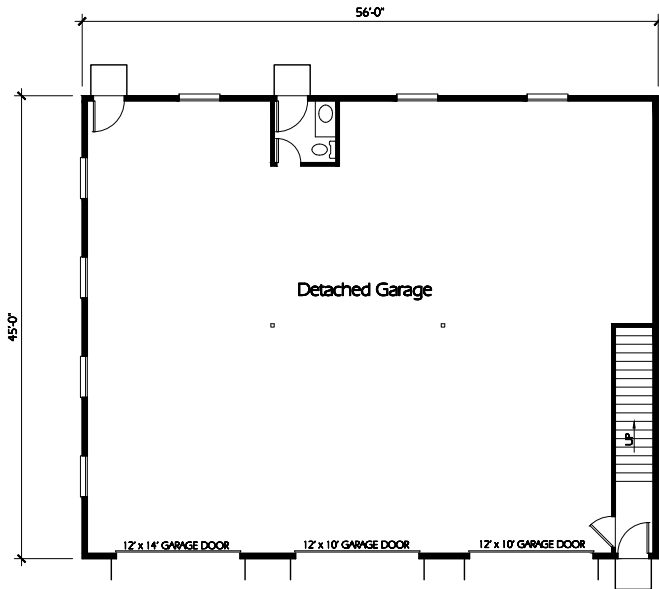

Garage 56'x45'

Main Level

Upper Level
1653 Sq. Feet

Garage 56'x45'
Version A

Hearthstone
Home Design

94 North 100 West - Bountiful, Utah 84010
Phone: (801) 298-2505

www.hearthstonedesign.com
info@hearthstonedesign.com